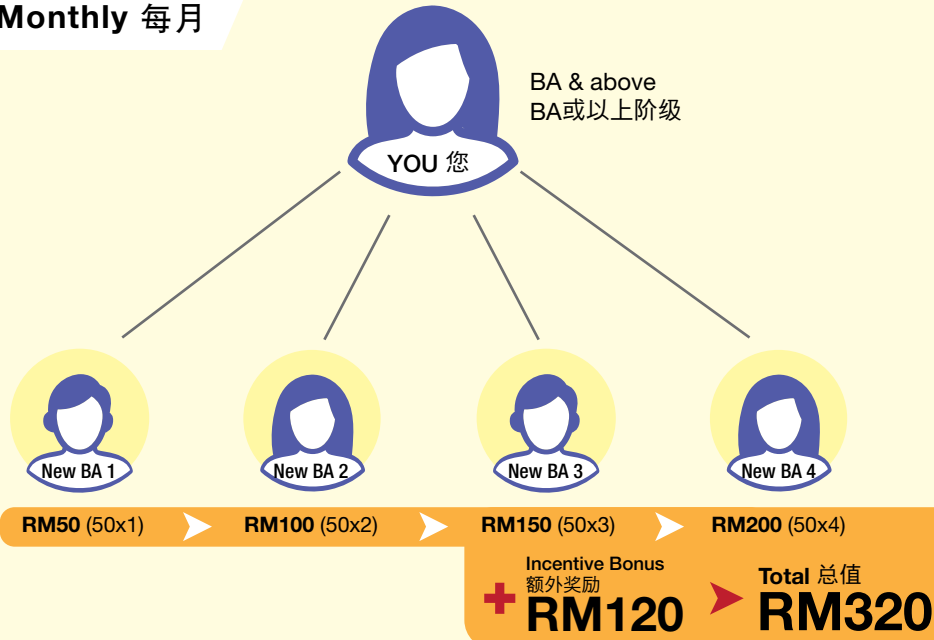

RECRUITMENT

Incentive Challenge 保荐奖励活动

Effective Date 生效日期

1.01.2020

Monthly 每月

597sp
70bv

DR's Secret Cleanser 1, Sunscreen 5 & Miraglo Face (1pc)

“ During the campaign period, for each direct new BA sponsor (terms & conditions applied) will be awarded RM50. Additional RM120 will be awarded for 4 direct new BA sponsored.