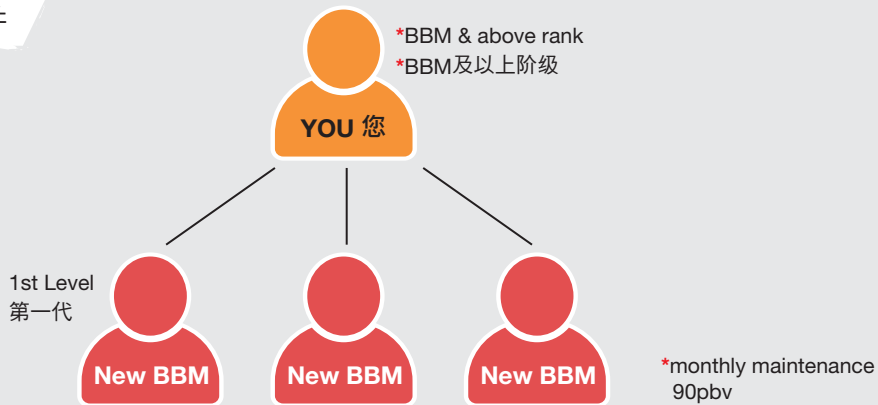

Criteria • 参加条件

MY & SG
Sales transaction
销售交易

New BBM Recruitment Name List • 新BBM培育名单

Member Code	Name	Rank	No of New BBMs			Member Code	Name	Rank	No of New BBMs		
			Jan'20	Feb'20	Total				Jan'20	Feb'20	Total
MY70453069	CHENG YUONG FUNG	SD	2	1	3	MY70439941	NG YING HAN	SD	1	0	1
MY70429069	HOE LI XIN	SD	2	1	3	MY70440138	PANG SUH WAA	BBM	1	0	1
MY70419327	KHIEW MING FOONG	SD	2	1	3	MY70433002	SEAH HUI MING	SD	1	0	1
MY70448165	LIM CHING CHEAN	SD	1	2	3	MY70447149	TIAN CHOON MING	BBM	1	0	1
MY70453073	NGEW YOU WEN	SD	0	3	3	MY70438633	ADELENE HUONG KAH JIA	BBM	0	1	1
SG70250443	TEH QI QIN MICHELLE	SD	2	1	3	MY70442980	ANG YILIAN	BBM	0	1	1
MY70415562	CHIN SIN FAH	SD	0	2	2	MY70388923	CHAN SUET VOORI	SD	0	1	1
MY70442965	DIANA TIONG KAI TING	SD	0	2	2	MY70417758	GOH CHEW HONG	BBM	0	1	1
MY70439949	LEE SIEW LAN	BBM	1	1	2	MY70446551	LIM CHEN HAN	BBM	0	1	1
SG70355836	LEE YING YING IRIS	BBM	0	2	2	MY70428097	LIM KAI LEE	GD	0	1	1
ID70438454	LEONIE AGUSTINA	SD	1	1	2	MY70453869	LIM YONG SEARN	BBM	0	1	1
SG68027842	DJAJA LAKSANA HASAN	BBM	1	0	1	MY70442688	LING JER SIN	BBM	0	1	1
SG70439326	HUANG QIAOLING	BBM	1	0	1	MY70452558	SHIRLEY NG LII SHUAN	BBM	0	1	1
SG68035970	KOK SIEW ENG	SD	1	0	1	SG70217784	TAN MAY LING	SD	0	1	1
MY70366785	LEE FUNG YUE	BBM	1	0	1	SG70452912	YAP CHA NEE	BBM	0	1	1
MY70439171	LEE SHI NING	BBM	1	0	1	MY70446393	YONG XUI ER	BBM	0	1	1
MY70436092	LIM MENG ZCHIN	BBM	1	0	1						

Terms and Conditions 条件与规则:

Each participant is entitled to ONLY ONE free International Convention Package and the qualifying participant must utilize the package personally.
每位参与者只限获得免费一个国际表扬大会配套及限个人使用。